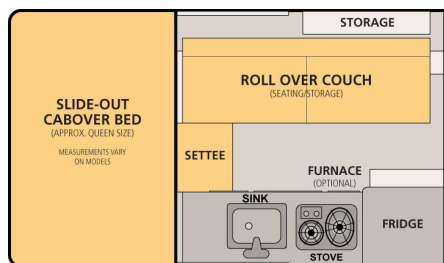

Dry Weight: 1050 Lbs.

Roof/Wall Framing: Aluminum

Adult Sleeping: 3-4

Floor Length: 80"

Height Down (including vent): 54" (Most Trucks)

Exterior Material: Aluminum

Extended Interior Height: 6'4"

Body Width: 75"

Roof Length: 128"

Fresh Water Capacity: 20 Gallons

Cabover Bed: 76" L x 72" W

Roll Over Couch

Cabover Bed: 76" L x 72" W

Front Dinette

Cabover Bed: 76" L x 72" W

Side Dinette

Please see price sheet for all available options

Standard Features

Queen Sized Extended Cabover Bed w/ Mattress	Roll Over Couch Seating w/ Portable Table
Formica Counter Tops	2-way Refrigerator/Freezer - 65 Liters
20 Gallon Fresh Water Tank	Flush Mount Kitchen Sink w/ Electric Water Pump
Flush Mount 2 Burner Propane Stove	2x 10 lb. Propane Tanks
Powered Roof Vent Fan Over Kitchen	LED Interior Lights & Porch Light
Large Radius Sliding Passenger Side Window Safety Exit	Privacy Curtains
Lithium Battery (135ah)	Modern 12v Power System w/ Truck Charging
120v Electrical Shore Power System w/ 30 amp Converter	12v USB Outlets and Accessory Plug
Pre-wired for Solar	All Aluminum "Flex-Frame"
Aluminum Exterior Sides and One Piece Roof	Insulated Side Walls & Roof
Gas Strut Roof Lift Assists	Rugged Pop Up Liner w/ 4 Windows
Entry Door with Locks and Screen	Fire Extinguisher, LP/CO Detector, Smoke Detector