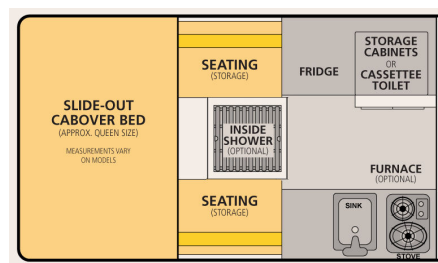

Dry Weight: 1050 Lbs.

Roof/Wall Framing: Aluminum

Adult Sleeping: 3-4

Floor Length: 80"

Height Down (including vent): 54" (Most Trucks)

Exterior Material: Aluminum

Extended Interior Height: 6'4"

Body Width: 75"

Roof Length: 128"

Fresh Water Capacity: 20 Gallons

Cabover Bed: 76" L x 72" W

Roll Over Couch

Cabover Bed: 76" L x 72" W

Front Dinette

Cabover Bed: 76" L x 72" W

Side Dinette

Please see price sheet for all available options

Standard Features

Queen Sized Extended Cabover Bed w/ Mattress	Roll Over Couch Seating w/ Portable Table
Formica Counter Tops	2-way Refrigerator/Freezer - 65 Liters
20 Gallon Fresh Water Tank	Flush Mount Kitchen Sink w/ Electric Water Pump
Flush Mount 2 Burner Propane Stove	2x 10 lb. Propane Tanks
Powered Roof Vent Fan Over Kitchen	LED Interior Lights & Porch Light
Large Radius Sliding Passenger Side Window Safety Exit	Privacy Curtains
Lithium Battery (135ah)	Modern 12v Power System w/ Truck Charging
120v Electrical Shore Power System w/ 30 amp Converter	12v USB Outlets and Accessory Plug
Pre-wired for Solar	All Aluminum "Flex-Frame"
Aluminum Exterior Sides and One Piece Roof	Insulated Side Walls & Roof
Gas Strut Roof Lift Assists	Rugged Pop Up Liner w/ 4 Windows
Entry Door with Locks and Screen	Fire Extinguisher, LP/CO Detector, Smoke Detector