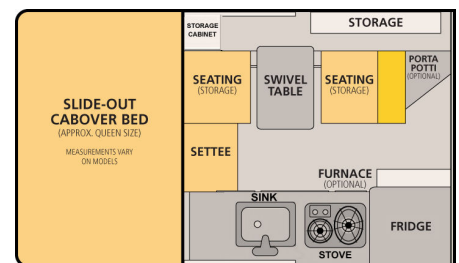

Dry Weight: 1050 Lbs.

Roof/Wall Framing: Aluminum

Adult Sleeping: 3-4

Floor Length: 80"

Height Down (including vent): 54" (Most Trucks)

Exterior Material: Aluminum

Extended Interior Height: 6'4"

Body Width: 75"

Roof Length: 128"

Fresh Water Capacity: 20 Gallons

Cabover Bed: 76" L x 72" W

Roll Over Couch

Cabover Bed: 76" L x 72" W

Front Dinette

Cabover Bed: 76" L x 72" W

Side Dinette

Please see price sheet for all available options

Standard Features

Queen Sized Extended Cabover Bed w/ Mattress	Roll Over Couch Seating w/ Portable Table
Formica Counter Tops	2-way Refrigerator/Freezer - 65 Liters
20 Gallon Fresh Water Tank	Flush Mount Kitchen Sink w/ Electric Water Pump
Flush Mount 2 Burner Propane Stove	2x 10 lb. Propane Tanks
Powered Roof Vent Fan Over Kitchen	LED Interior Lights & Porch Light
Large Radius Sliding Passenger Side Window Safety Exit	Privacy Curtains
Lithium Battery (135ah)	Modern 12v Power System w/ Truck Charging
120v Electrical Shore Power System w/ 30 amp Converter	12v USB Outlets and Accessory Plug
Pre-wired for Solar	All Aluminum "Flex-Frame"
Aluminum Exterior Sides and One Piece Roof	Insulated Side Walls & Roof
Gas Strut Roof Lift Assists	Rugged Pop Up Liner w/ 4 Windows
Entry Door with Locks and Screen	Fire Extinguisher, LP/CO Detector, Smoke Detector