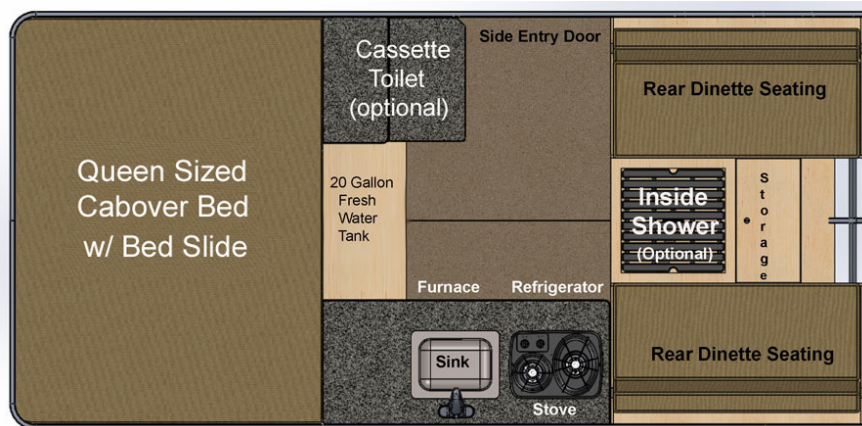

Northern California Factory & Showroom
1400 Churchill Downs Ave, Woodland, CA 95776

(530) 666-1442 | www.fourwheelcampers.com | sales@fourwh.com