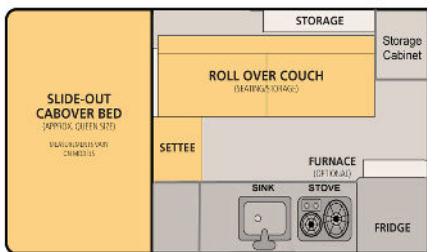

Dry Weight: 1,200 Lbs.

Roof/Wall Framing: Aluminum

Adult Sleeping: 3-4

Floor Length: 96"

Height Down (including vent): 62" (Most Trucks)

Exterior Material: Aluminum

Extended Interior Height: 6'6"

Body Width: 80"

Roof Length: 144"

Fresh Water Capacity: 20 Gallons

Standard Bed: 77" L x 64" W
King Bed Option: 80" L x 77" W

Roll Over Couch

Standard Bed: 77" L x 64" W
King Bed Option: 76" L x 77" W

Front Dinette

Standard Bed: 77" L x 64" W
King Bed Option: 80" L x 77" W

Standard Features

Queen Sized Extended Cabover Bed w/ Mattress	Roll Over Couch Seating w/ Portable Table
Formica Counter Tops	2-way Refrigerator/Freezer - 65 Liters
20 Gallon Fresh Water Tank	Flush Mount Kitchen Sink w/ Electric Water Pump
Flush Mount 2 Burner Propane Stove	2x 10 lb. Propane Tanks
Powered Roof Vent Fan Over Kitchen	LED Interior Lights & Porch Light
Large Radius Sliding Passenger Side Window Safety Exit	Privacy Curtains
Lithium Battery (135ah)	Modern 12v Power System w/ Truck Charging
120v Electrical Shore Power System w/ 30 amp Converter	12v USB Outlets and Accessory Plug
Pre-wired for Solar	All Aluminum "Flex-Frame"
Aluminum Exterior Sides and One Piece Roof	Insulated Side Walls & Roof
Gas Strut Roof Lift Assists	Rugged Pop Up Liner w/ 4 Windows
Entry Door with Locks and Screen	Fire Extinguisher, LP/CO Detector, Smoke Detector