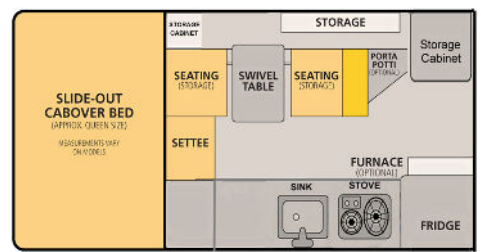

Dry Weight: 1,200 Lbs.

Roof/Wall Framing: Aluminum

Adult Sleeping: 3-4

Floor Length: 96"

Height Down (including vent): 62" (Most Trucks)

Exterior Material: Aluminum

Extended Interior Height: 6'6"

Body Width: 80"

Roof Length: 144"

Fresh Water Capacity: 20 Gallons

Standard Bed: 77" L x 64" W
King Bed Option: 80" L x 77" W

Roll Over Couch

Standard Bed: 77" L x 64" W
King Bed Option: 76" L x 77" W

Front Dinette

Standard Bed: 77" L x 64" W
King Bed Option: 80" L x 77" W

Standard Features

Queen Sized Extended Cabover Bed w/ Mattress	Roll Over Couch Seating w/ Portable Table
Formica Counter Tops	2-way Refrigerator/Freezer - 65 Liters
20 Gallon Fresh Water Tank	Flush Mount Kitchen Sink w/ Electric Water Pump
Flush Mount 2 Burner Propane Stove	2x 10 lb. Propane Tanks
Powered Roof Vent Fan Over Kitchen	LED Interior Lights & Porch Light
Large Radius Sliding Passenger Side Window Safety Exit	Privacy Curtains
Lithium Battery (135ah)	Modern 12v Power System w/ Truck Charging
120v Electrical Shore Power System w/ 30 amp Converter	12v USB Outlets and Accessory Plug
Pre-wired for Solar	All Aluminum "Flex-Frame"
Aluminum Exterior Sides and One Piece Roof	Insulated Side Walls & Roof
Gas Strut Roof Lift Assists	Rugged Pop Up Liner w/ 4 Windows
Entry Door with Locks and Screen	Fire Extinguisher, LP/CO Detector, Smoke Detector