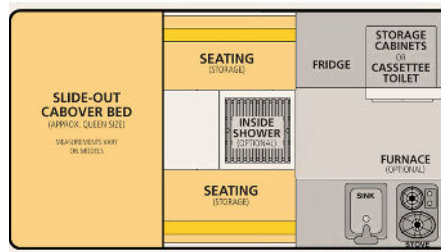

Dry Weight: 1,200 Lbs.

Roof/Wall Framing: Aluminum

Adult Sleeping: 3-4

Floor Length: 96"

Height Down (including vent): 62" (Most Trucks)

Exterior Material: Aluminum

Extended Interior Height: 6'6"

Body Width: 80"

Roof Length: 144"

Fresh Water Capacity: 20 Gallons

Standard Bed: 77" L x 64" W
King Bed Option: 80" L x 77" W

Roll Over Couch

Standard Bed: 77" L x 64" W
King Bed Option: 76" L x 77" W

Front Dinette

Standard Bed: 77" L x 64" W
King Bed Option: 80" L x 77" W

Standard Features

Queen Sized Extended Cabover Bed w/ Mattress	Roll Over Couch Seating w/ Portable Table
Formica Counter Tops	2-way Refrigerator/Freezer - 65 Liters
20 Gallon Fresh Water Tank	Flush Mount Kitchen Sink w/ Electric Water Pump
Flush Mount 2 Burner Propane Stove	2x 10 lb. Propane Tanks
Powered Roof Vent Fan Over Kitchen	LED Interior Lights & Porch Light
Large Radius Sliding Passenger Side Window Safety Exit	Privacy Curtains
Lithium Battery (135ah)	Modern 12v Power System w/ Truck Charging
120v Electrical Shore Power System w/ 30 amp Converter	12v USB Outlets and Accessory Plug
Pre-wired for Solar	All Aluminum "Flex-Frame"
Aluminum Exterior Sides and One Piece Roof	Insulated Side Walls & Roof
Gas Strut Roof Lift Assists	Rugged Pop Up Liner w/ 4 Windows
Entry Door with Locks and Screen	Fire Extinguisher, LP/CO Detector, Smoke Detector