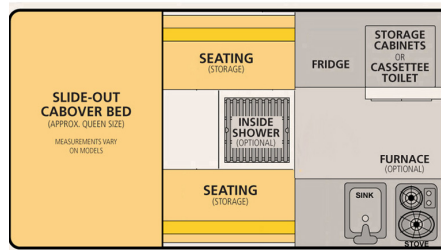

Front Dinette