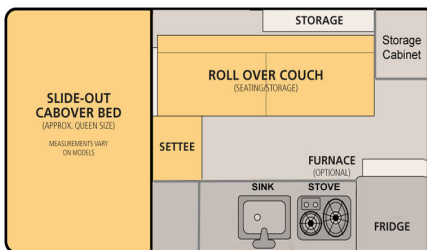

Dry Weight: 1,300 Lbs.

Roof/Wall Framing: Aluminum

Adult Sleeping: 3-4

Floor Length: 96"

Height Down (including vent): 62" (Most Trucks)

Exterior Material: Aluminum

Extended Interior Height: 6'6"

Body Width: 80"

Roof Length: 144"

Fresh Water Capacity: 20 Gallons

Standard Bed: 77" L x 64" W  
King Bed Option: 80" L x 77" W

Standard Bed: 77" L x 64" W  
King Bed Option: 76" L x 77" W

Standard Bed: 77" L x 64" W  
King Bed Option: 80" L x 77" W

Roll Over Couch

Front Dinette

Side Dinette

\*Please see price sheet for all available options\*

## Standard Features

Queen Sized Extended Cabover Bed w/ Mattress	Roll Over Couch Seating w/ Portable Table
Formica Counter Tops	2-way Refrigerator/Freezer - 65 Liters
20 Gallon Fresh Water Tank	Flush Mount Kitchen Sink w/ Electric Water Pump
Flush Mount 2 Burner Propane Stove	2x 10 lb. Propane Tanks
Powered Roof Vent Fan Over Kitchen	LED Interior Lights & Porch Light
Large Radius Sliding Passenger Side Window Safety Exit	Privacy Curtains
Lithium Battery (135ah)	Modern 12v Power System w/ Truck Charging
120v Electrical Shore Power System w/ 30 amp Converter	12v USB Outlets and Accessory Plug
Pre-wired for Solar	All Aluminum "Flex-Frame"
Aluminum Exterior Sides and One Piece Roof	Insulated Side Walls & Roof
Gas Strut Roof Lift Assists	Rugged Pop Up Liner w/ 4 Windows
Entry Door with Locks and Screen	Fire Extinguisher, LP/CO Detector, Smoke Detector