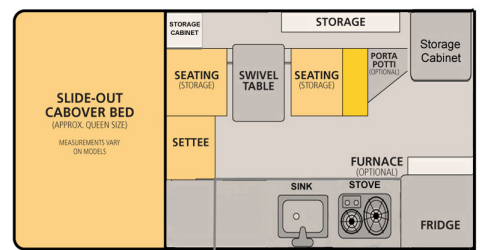

Dry Weight: 1,300 Lbs.

Roof/Wall Framing: Aluminum

Adult Sleeping: 3-4

Floor Length: 96"

Height Down (including vent): 62" (Most Trucks)

Exterior Material: Aluminum

Extended Interior Height: 6'6"

Body Width: 80"

Roof Length: 144"

Fresh Water Capacity: 20 Gallons

Standard Bed: 77" L x 64" W  
King Bed Option: 80" L x 77" W

Standard Bed: 77" L x 64" W  
King Bed Option: 76" L x 77" W

Standard Bed: 77" L x 64" W  
King Bed Option: 80" L x 77" W

Roll Over Couch

Front Dinette

Side Dinette

\*Please see price sheet for all available options\*

## Standard Features

Queen Sized Extended Cabover Bed w/ Mattress	Roll Over Couch Seating w/ Portable Table
Formica Counter Tops	2-way Refrigerator/Freezer - 65 Liters
20 Gallon Fresh Water Tank	Flush Mount Kitchen Sink w/ Electric Water Pump
Flush Mount 2 Burner Propane Stove	2x 10 lb. Propane Tanks
Powered Roof Vent Fan Over Kitchen	LED Interior Lights & Porch Light
Large Radius Sliding Passenger Side Window Safety Exit	Privacy Curtains
Lithium Battery (135ah)	Modern 12v Power System w/ Truck Charging
120v Electrical Shore Power System w/ 30 amp Converter	12v USB Outlets and Accessory Plug
Pre-wired for Solar	All Aluminum "Flex-Frame"
Aluminum Exterior Sides and One Piece Roof	Insulated Side Walls & Roof
Gas Strut Roof Lift Assists	Rugged Pop Up Liner w/ 4 Windows
Entry Door with Locks and Screen	Fire Extinguisher, LP/CO Detector, Smoke Detector