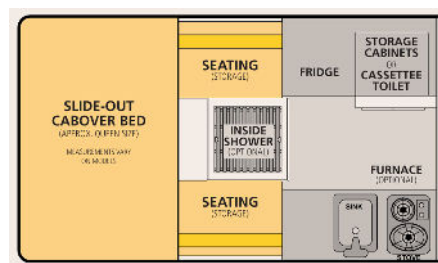

Dry Weight: 1,100 Lbs.

Roof/Wall Framing: Aluminum

Adult Sleeping: 3-4

Floor Length: 80"

Height Down (including vent): 62" (Most Trucks)

Exterior Material: Aluminum

Extended Interior Height: 6'6"

Body Width: 80"

Roof Length: 128"

Fresh Water Capacity: 20 Gallons

Standard Bed: 77" L x 64" W
King Bed Option: 80" L x 77" W

Roll Over Couch

Standard Bed: 77" L x 64" W
King Bed Option: 76" L x 77" W

Front Dinette

Standard Bed: 77" L x 64" W
King Bed Option: 80" L x 77" W

Standard Features

Queen Sized Extended Cabover Bed w/ Mattress	Roll Over Couch Seating w/ Portable Table
Formica Counter Tops	2-way Refrigerator/Freezer - 65 Liters
20 Gallon Fresh Water Tank	Flush Mount Kitchen Sink w/ Electric Water Pump
Flush Mount 2 Burner Propane Stove	2x 10 lb. Propane Tanks
Powered Roof Vent Fan Over Kitchen	LED Interior Lights & Porch Light
Large Radius Sliding Passenger Side Window Safety Exit	Privacy Curtains
Lithium Battery (135ah)	Modern 12v Power System w/ Truck Charging
120v Electrical Shore Power System w/ 30 amp Converter	12v USB Outlets and Accessory Plug
Pre-wired for Solar	All Aluminum "Flex-Frame"
Aluminum Exterior Sides and One Piece Roof	Insulated Side Walls & Roof
Gas Strut Roof Lift Assists	Rugged Pop Up Liner w/ 4 Windows
Entry Door with Locks and Screen	Fire Extinguisher, LP/CO Detector, Smoke Detector

Full Size Camper Models

Options	Truck Bed Size:	Raven	Hawk	Grandby	Price
	Base Price:	5.5ft	6.5ft	8ft	

Raven: \$26,625
 Hawk: \$26,625
 Grandby: \$27,625

Be sure to check out Model Sheets for a list of Standard options!