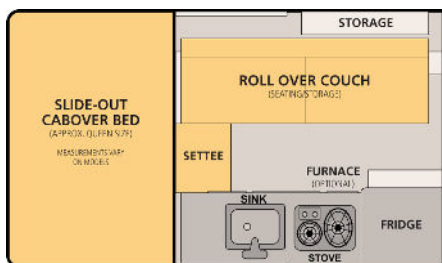

Dry Weight: 1,100 Lbs.

Roof/Wall Framing: Aluminum

Adult Sleeping: 3-4

Floor Length: 80"

Height Down (including vent): 62" (Most Trucks)

Exterior Material: Aluminum

Extended Interior Height: 6'6"

Body Width: 80"

Roof Length: 128"

Fresh Water Capacity: 20 Gallons

Standard Bed: 77" L x 64" W
King Bed Option: 80" L x 77" W

Roll Over Couch

Standard Bed: 77" L x 64" W
King Bed Option: 76" L x 77" W

Front Dinette

Standard Bed: 77" L x 64" W
King Bed Option: 80" L x 77" W

Standard Features

Queen Sized Extended Cabover Bed w/ Mattress	Roll Over Couch Seating w/ Portable Table
Formica Counter Tops	2-way Refrigerator/Freezer - 65 Liters
20 Gallon Fresh Water Tank	Flush Mount Kitchen Sink w/ Electric Water Pump
Flush Mount 2 Burner Propane Stove	2x 10 lb. Propane Tanks
Powered Roof Vent Fan Over Kitchen	LED Interior Lights & Porch Light
Large Radius Sliding Passenger Side Window Safety Exit	Privacy Curtains
Lithium Battery (135ah)	Modern 12v Power System w/ Truck Charging
120v Electrical Shore Power System w/ 30 amp Converter	12v USB Outlets and Accessory Plug
Pre-wired for Solar	All Aluminum "Flex-Frame"
Aluminum Exterior Sides and One Piece Roof	Insulated Side Walls & Roof
Gas Strut Roof Lift Assists	Rugged Pop Up Liner w/ 4 Windows
Entry Door with Locks and Screen	Fire Extinguisher, LP/CO Detector, Smoke Detector