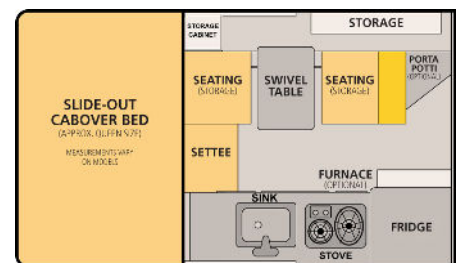

Dry Weight: 1,100 Lbs.

Roof/Wall Framing: Aluminum

Adult Sleeping: 3-4

Floor Length: 80"

Height Down (including vent): 62" (Most Trucks)

Exterior Material: Aluminum

Extended Interior Height: 6'6"

Body Width: 80"

Roof Length: 128"

Fresh Water Capacity: 20 Gallons

Standard Bed: 77" L x 64" W
King Bed Option: 80" L x 77" W

Roll Over Couch

Standard Bed: 77" L x 64" W
King Bed Option: 76" L x 77" W

Front Dinette

Standard Bed: 77" L x 64" W
King Bed Option: 80" L x 77" W

Standard Features

Queen Sized Extended Cabover Bed w/ Mattress	Roll Over Couch Seating w/ Portable Table
Formica Counter Tops	2-way Refrigerator/Freezer - 65 Liters
20 Gallon Fresh Water Tank	Flush Mount Kitchen Sink w/ Electric Water Pump
Flush Mount 2 Burner Propane Stove	2x 10 lb. Propane Tanks
Powered Roof Vent Fan Over Kitchen	LED Interior Lights & Porch Light
Large Radius Sliding Passenger Side Window Safety Exit	Privacy Curtains
Lithium Battery (135ah)	Modern 12v Power System w/ Truck Charging
120v Electrical Shore Power System w/ 30 amp Converter	12v USB Outlets and Accessory Plug
Pre-wired for Solar	All Aluminum "Flex-Frame"
Aluminum Exterior Sides and One Piece Roof	Insulated Side Walls & Roof
Gas Strut Roof Lift Assists	Rugged Pop Up Liner w/ 4 Windows
Entry Door with Locks and Screen	Fire Extinguisher, LP/CO Detector, Smoke Detector