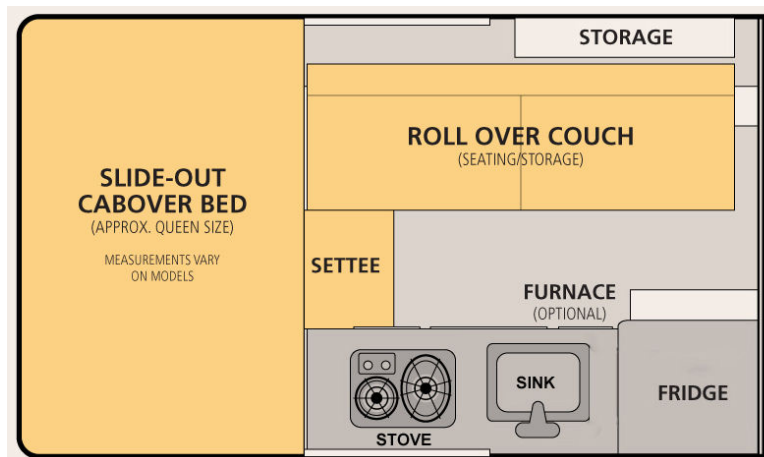

Northern California Factory & Showroom
1400 Churchill Downs Ave, Woodland, CA 95776

(530) 666-1442 | www.fourwheelcampers.com | sales@fourwh.com