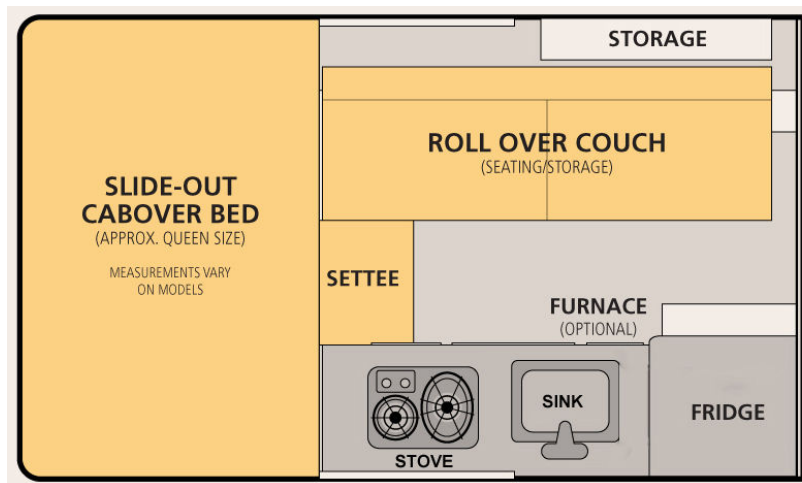

Northern California Factory & Showroom
1400 Churchill Downs Ave, Woodland, CA 95776

(530) 666-1442 | www.fourwheelcampers.com | sales@fourwh.com