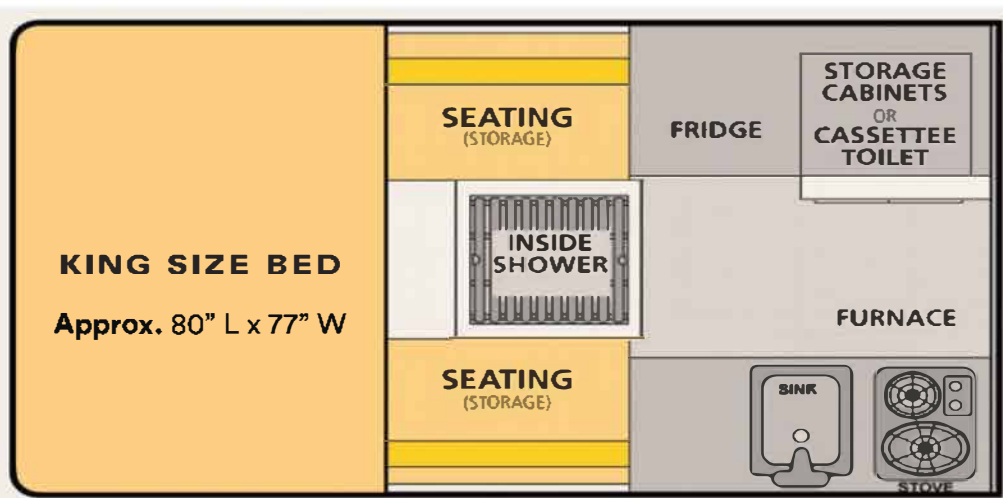

Northern California Factory & Showroom
1400 Churchill Downs Ave, Woodland, CA 95776
(530) 666-1442 | www.fourwheelcampers.com | sales@fourwh.com