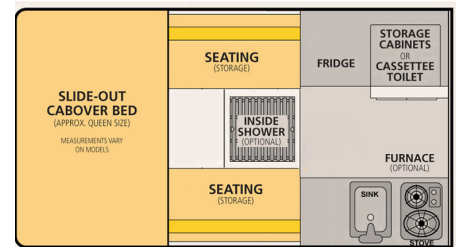

Dry Weight: 1,300 Lbs.

Roof/Wall Framing: Aluminum

Adult Sleeping: 3-4

Floor Length: 96"

Fresh Water Capacity: 20 Gallons

Exterior Material: Aluminum

Extended Interior Height: 6'6"

Body Width: 80"

Standard Bed: 77" L x 64" W
King Bed Option: 80" L x 77" W

Standard Bed: 77" L x 64" W
King Bed Option: 76" L x 77" W

Roll Over Couch

Side Dinette

Front Dinette

Please see price sheet for all available options

Standard Features

Queen Sized Extended Cabover Bed w/ Mattress	Roll Over Couch Seating w/ Portable Table
Maple Colored Cabinets w/ Baltic Brown Countertop	2-way Refrigerator/Freezer - 65 Liters
20 Gallon Fresh Water Tank	Flush Mount Kitchen Sink w/ Electric Water Pump
Flush Mount 2 Burner Propane Stove	2x 10 lb. Propane Tanks
Powered Roof Vent Fan Over Kitchen	LED Interior Lights & Porch Light
Large Radius Sliding Passenger Side Window Safety Exit	Privacy Curtains
Lithium Battery (135ah)	Modern 12v Power System w/ Truck Charging
120v Electrical Shore Power System w/ 30 amp Converter	12v USB Outlets and Accessory Plug
Pre-wired for Solar	All Aluminum "Flex-Frame"
Aluminum Exterior Sides and One Piece Roof	Insulated Side Walls & Roof
Gas Strut Roof Lift Assists	Rugged Pop Up Liner w/ 4 Windows
Entry Door with Locks and Screen	Fire Extinguisher, LP/CO Detector, Smoke Detector