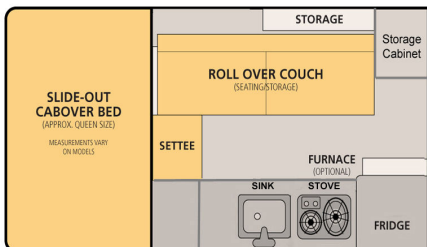

Dry Weight: 1,300 Lbs.

Roof/Wall Framing: Aluminum

Adult Sleeping: 3-4

Floor Length: 96"

Fresh Water Capacity: 20 Gallons

Exterior Material: Aluminum

Extended Interior Height: 6'6"

Body Width: 80"

Roof Length: 144"

Height Down (including vent): 62" (Most Trucks)

Roof Length (with Underbed Storage): 154"

Height Down (w/ vent + Underbed Storage): 66"

Standard Bed: 77" L x 64" W
King Bed Option: 80" L x 77" W

Standard Bed: 77" L x 64" W
King Bed Option: 80" L x 77" W

Standard Bed: 77" L x 64" W
King Bed Option: 76" L x 77" W

Roll Over Couch

Side Dinette

Front Dinette

Please see price sheet for all available options

Standard Features

Queen Sized Extended Cabover Bed w/ Mattress	Roll Over Couch Seating w/ Portable Table
Maple Colored Cabinets w/ Baltic Brown Countertop	2-way Refrigerator/Freezer - 65 Liters
20 Gallon Fresh Water Tank	Flush Mount Kitchen Sink w/ Electric Water Pump
Flush Mount 2 Burner Propane Stove	2x 10 lb. Propane Tanks
Powered Roof Vent Fan Over Kitchen	LED Interior Lights & Porch Light
Large Radius Sliding Passenger Side Window Safety Exit	Privacy Curtains
Lithium Battery (135ah)	Modern 12v Power System w/ Truck Charging
120v Electrical Shore Power System w/ 30 amp Converter	12v USB Outlets and Accessory Plug
Pre-wired for Solar	All Aluminum "Flex-Frame"
Aluminum Exterior Sides and One Piece Roof	Insulated Side Walls & Roof
Gas Strut Roof Lift Assists	Rugged Pop Up Liner w/ 4 Windows
Entry Door with Locks and Screen	Fire Extinguisher, LP/CO Detector, Smoke Detector