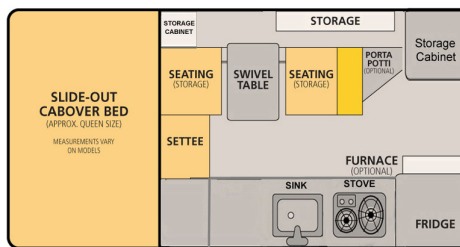

Dry Weight: 1,300 Lbs.

Roof/Wall Framing: Aluminum

Adult Sleeping: 3-4

Floor Length: 96"

Fresh Water Capacity: 20 Gallons

Exterior Material: Aluminum

Extended Interior Height: 6'6"

Body Width: 80"

Roof Length: 144"

Height Down (including vent): 62" (Most Trucks)

Roof Length (with Underbed Storage): 154"

Height Down (w/ vent + Underbed Storage): 66"

Standard Bed: 77" L x 64" W
King Bed Option: 80" L x 77" W

Standard Bed: 77" L x 64" W
King Bed Option: 80" L x 77" W

Standard Bed: 77" L x 64" W
King Bed Option: 76" L x 77" W

Roll Over Couch

Side Dinette

Front Dinette

Please see price sheet for all available options

Standard Features

Queen Sized Extended Cabover Bed w/ Mattress	Roll Over Couch Seating w/ Portable Table
Maple Colored Cabinets w/ Baltic Brown Countertop	2-way Refrigerator/Freezer - 65 Liters
20 Gallon Fresh Water Tank	Flush Mount Kitchen Sink w/ Electric Water Pump
Flush Mount 2 Burner Propane Stove	2x 10 lb. Propane Tanks
Powered Roof Vent Fan Over Kitchen	LED Interior Lights & Porch Light
Large Radius Sliding Passenger Side Window Safety Exit	Privacy Curtains
Lithium Battery (135ah)	Modern 12v Power System w/ Truck Charging
120v Electrical Shore Power System w/ 30 amp Converter	12v USB Outlets and Accessory Plug
Pre-wired for Solar	All Aluminum "Flex-Frame"
Aluminum Exterior Sides and One Piece Roof	Insulated Side Walls & Roof
Gas Strut Roof Lift Assists	Rugged Pop Up Liner w/ 4 Windows
Entry Door with Locks and Screen	Fire Extinguisher, LP/CO Detector, Smoke Detector