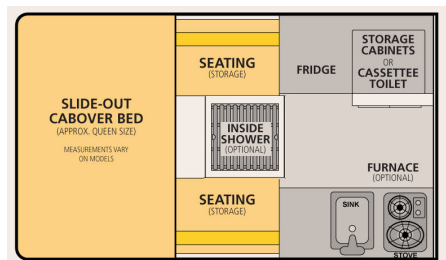

Dry Weight: 1,200 Lbs.

Adult Sleeping: 3-4

Fresh Water Capacity: 20 Gallons

Extended Interior Height: 6'6"

Roof Length: 128"

Roof Length (with Underbed Storage): 138"

Roof/Wall Framing: Aluminum

Floor Length: 80"

Exterior Material: Aluminum

Body Width: 80"

Height Down (including vent): 62" (Most Trucks)

Height Down (w/ vent + Underbed Storage): 66"

Standard Bed: 77" L x 64" W
King Bed Option: 80" L x 77" W

Roll Over Couch

Standard Bed: 77" L x 64" W
King Bed Option: 80" L x 77" W

Side Dinette

Standard Bed: 77" L x 64" W
King Bed Option: 76" L x 77" W

Front Dinette

Please see price sheet for all available options

Standard Features

| | |
|--|---|
| Queen Sized Extended Cabover Bed w/ Mattress | Roll Over Couch Seating w/ Portable Table |
| Maple Colored Cabinets w/ Baltic Brown Countertop | 2-way Refrigerator/Freezer - 65 Liters |
| 20 Gallon Fresh Water Tank | Flush Mount Kitchen Sink w/ Electric Water Pump |
| Flush Mount 2 Burner Propane Stove | 2x 10 lb. Propane Tanks |
| Powered Roof Vent Fan Over Kitchen | LED Interior Lights & Porch Light |
| Large Radius Sliding Passenger Side Window Safety Exit | Privacy Curtains |
| Lithium Battery (135ah) | Modern 12v Power System w/ Truck Charging |
| 120v Electrical Shore Power System w/ 30 amp Converter | 12v USB Outlets and Accessory Plug |
| Pre-wired for Solar | All Aluminum "Flex-Frame" |
| Aluminum Exterior Sides and One Piece Roof | Insulated Side Walls & Roof |
| Gas Strut Roof Lift Assists | Rugged Pop Up Liner w/ 4 Windows |
| Entry Door with Locks and Screen | Fire Extinguisher, LP/CO Detector, Smoke Detector |