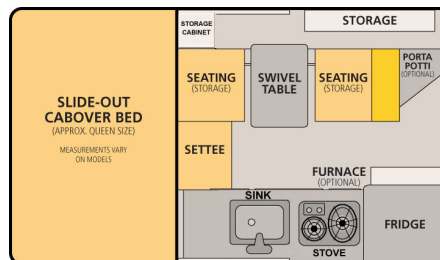

Dry Weight: 1,200 Lbs.

Adult Sleeping: 3-4

Fresh Water Capacity: 20 Gallons

Extended Interior Height: 6'6"

Roof Length: 128"

Roof Length (with Underbed Storage): 138"

Roof/Wall Framing: Aluminum

Floor Length: 80"

Exterior Material: Aluminum

Body Width: 80"

Height Down (including vent): 62" (Most Trucks)

Height Down (w/ vent + Underbed Storage): 66"

Standard Bed: 77" L x 64" W
King Bed Option: 80" L x 77" W

Roll Over Couch

Standard Bed: 77" L x 64" W
King Bed Option: 80" L x 77" W

Side Dinette

Standard Bed: 77" L x 64" W
King Bed Option: 76" L x 77" W

Front Dinette

Please see price sheet for all available options

Standard Features

| | |
|--|---|
| Queen Sized Extended Cabover Bed w/ Mattress | Roll Over Couch Seating w/ Portable Table |
| Maple Colored Cabinets w/ Baltic Brown Countertop | 2-way Refrigerator/Freezer - 65 Liters |
| 20 Gallon Fresh Water Tank | Flush Mount Kitchen Sink w/ Electric Water Pump |
| Flush Mount 2 Burner Propane Stove | 2x 10 lb. Propane Tanks |
| Powered Roof Vent Fan Over Kitchen | LED Interior Lights & Porch Light |
| Large Radius Sliding Passenger Side Window Safety Exit | Privacy Curtains |
| Lithium Battery (135ah) | Modern 12v Power System w/ Truck Charging |
| 120v Electrical Shore Power System w/ 30 amp Converter | 12v USB Outlets and Accessory Plug |
| Pre-wired for Solar | All Aluminum "Flex-Frame" |
| Aluminum Exterior Sides and One Piece Roof | Insulated Side Walls & Roof |
| Gas Strut Roof Lift Assists | Rugged Pop Up Liner w/ 4 Windows |
| Entry Door with Locks and Screen | Fire Extinguisher, LP/CO Detector, Smoke Detector |