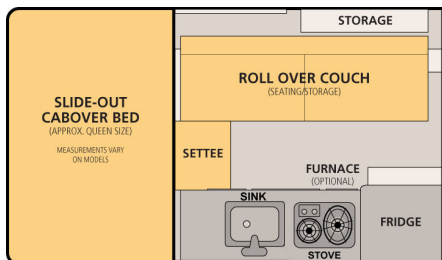

Dry Weight: 1,200 Lbs.

Adult Sleeping: 3-4

Fresh Water Capacity: 20 Gallons

Extended Interior Height: 6'6"

Roof Length: 128"

Roof Length (with Underbed Storage): 138"

Roof/Wall Framing: Aluminum

Floor Length: 80"

Exterior Material: Aluminum

Body Width: 80"

Height Down (including vent): 62" (Most Trucks)

Height Down (w/ vent + Underbed Storage): 66"

Standard Bed: 77" L x 64" W
King Bed Option: 80" L x 77" W

Roll Over Couch

Standard Bed: 77" L x 64" W
King Bed Option: 80" L x 77" W

Side Dinette

Standard Bed: 77" L x 64" W
King Bed Option: 76" L x 77" W

Front Dinette

Please see price sheet for all available options

Standard Features

| | |
|--|---|
| Queen Sized Extended Cabover Bed w/ Mattress | Roll Over Couch Seating w/ Portable Table |
| Maple Colored Cabinets w/ Baltic Brown Countertop | 2-way Refrigerator/Freezer - 65 Liters |
| 20 Gallon Fresh Water Tank | Flush Mount Kitchen Sink w/ Electric Water Pump |
| Flush Mount 2 Burner Propane Stove | 2x 10 lb. Propane Tanks |
| Powered Roof Vent Fan Over Kitchen | LED Interior Lights & Porch Light |
| Large Radius Sliding Passenger Side Window Safety Exit | Privacy Curtains |
| Lithium Battery (135ah) | Modern 12v Power System w/ Truck Charging |
| 120v Electrical Shore Power System w/ 30 amp Converter | 12v USB Outlets and Accessory Plug |
| Pre-wired for Solar | All Aluminum "Flex-Frame" |
| Aluminum Exterior Sides and One Piece Roof | Insulated Side Walls & Roof |
| Gas Strut Roof Lift Assists | Rugged Pop Up Liner w/ 4 Windows |
| Entry Door with Locks and Screen | Fire Extinguisher, LP/CO Detector, Smoke Detector |