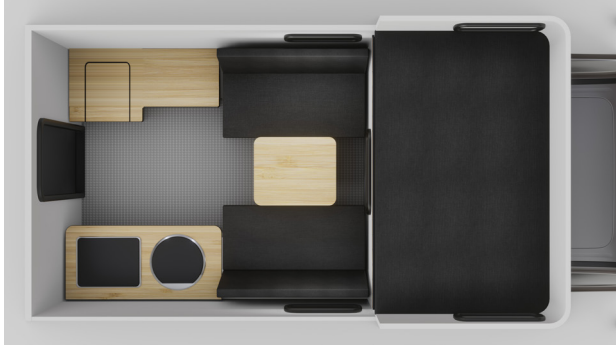

# Orvis Edition Model

Dry Weight: 1,670 Lbs.

Roof/Wall Framing: Aluminum

Adult Sleeping: 3

Floor Length: 81"

Height Down (including vent): 68" (Most Trucks)

Exterior Material: Aluminum

Extended Interior Height: 82"

Body Width: 81"

Roof Length: 142" (Hawk) or 154" (Grandby)

Fresh Water Capacity: 20 Gallons

Standard Bed: 77" L x 64" W  
King Bed Option: 76" L x 77" W

Hawk - Orvis Edition\* (6.5ft Bed)

Standard Bed: 77" L x 64" W  
King Bed Option: 76" L x 77" W

Grandby- Orvis Edition\* (8ft Bed)

\*Please see price sheet for all available options\*

## Standard Features

Orvis Special Edition Interior Colors	Orvis Black or Grey Fabric
Fly Rod Storage (6x) & Underbed Storage	Gear Locker w/ Drain - Rear
Exterior L Track	Rear Wall Steps - Passenger
Bamboo Counter Top w/ Fold Up Prep Table	Queen Sized Extended Cabover Bed w/ Mattress
Grey Coin Flooring	2-way Refrigerator/Freezer - 85 Liters
20 Gallon Fresh Water Tank	Flush Mount Kitchen Sink w/ Electric Water Pump
Portable 2-Burner Propane or Induction Stove	2x 10 lb. Propane Tanks
Powered Roof Vent Fan Over Kitchen	LED Interior Lights & Porch Light
Small Radius Sliding Driver Side Window Safety Exit	Privacy Curtains
Lithium Battery (135ah)	Modern 12v Power System w/ Truck Charging
120v Electrical Shore Power System w/ 30 amp Converter	External Power Panel - Passenger Side
Pre-wired for Solar	All Aluminum "Flex-Frame"
Aluminum Exterior Sides and One Piece Roof	Insulated Side Walls & Roof
Gas Strut Roof Lift Assists	Rugged Pop Up Liner w/ 4 Windows