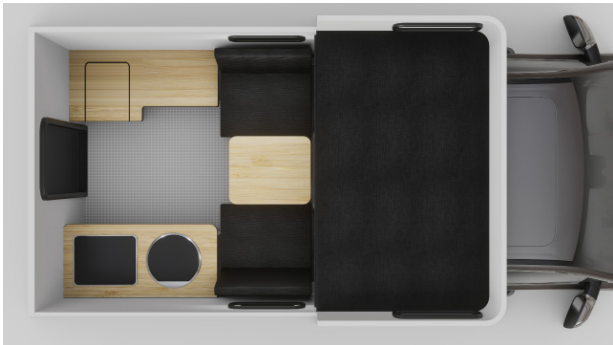

# Orvis Edition Model

Dry Weight: 1,670 Lbs.

Roof/Wall Framing: Aluminum

Adult Sleeping: 3

Floor Length: 81"

Height Down (including vent): 68" (Most Trucks)

Exterior Material: Aluminum

Extended Interior Height: 82"

Body Width: 81"

Roof Length: 142" (Hawk) or 154" (Grandby)

Fresh Water Capacity: 20 Gallons

Standard Bed: 77" L x 64" W  
King Bed Option: 76" L x 77" W

Hawk - Orvis Edition\* (6.5ft Bed)

Standard Bed: 77" L x 64" W  
King Bed Option: 76" L x 77" W

Grandby- Orvis Edition\* (8ft Bed)

\*Please see price sheet for all available options\*

## Standard Features

Orvis Special Edition Interior Colors	Orvis Black or Grey Fabric
Fly Rod Storage (6x) & Underbed Storage	Gear Locker w/ Drain - Rear
Exterior L Track	Rear Wall Steps - Passenger
Bamboo Counter Top w/ Fold Up Prep Table	Queen Sized Extended Cabover Bed w/ Mattress
Grey Coin Flooring	2-way Refrigerator/Freezer - 85 Liters
20 Gallon Fresh Water Tank	Flush Mount Kitchen Sink w/ Electric Water Pump
Portable 2-Burner Propane or Induction Stove	2x 10 lb. Propane Tanks
Powered Roof Vent Fan Over Kitchen	LED Interior Lights & Porch Light
Small Radius Sliding Driver Side Window Safety Exit	Privacy Curtains
Lithium Battery (135ah)	Modern 12v Power System w/ Truck Charging
120v Electrical Shore Power System w/ 30 amp Converter	External Power Panel - Passenger Side
Pre-wired for Solar	All Aluminum "Flex-Frame"
Aluminum Exterior Sides and One Piece Roof	Insulated Side Walls & Roof
Gas Strut Roof Lift Assists	Rugged Pop Up Liner w/ 4 Windows