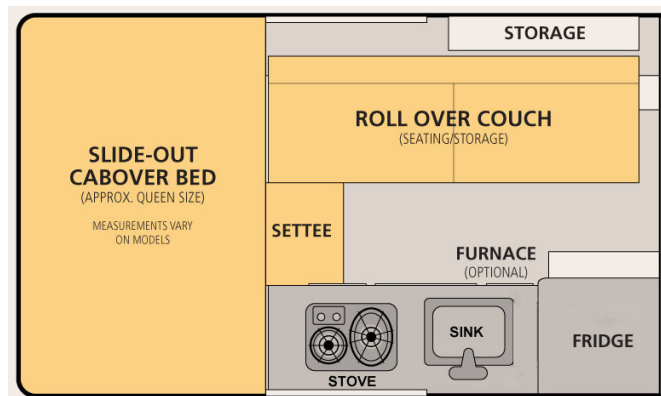

Dry Weight: 1,050 Lbs.

Roof/Wall Framing: Aluminum

Adult Sleeping: 3-4

Floor Length: 70"

Height Down (including vent): 62" (Most Trucks)

Exterior Material: Aluminum

Extended Interior Height: 6'6"

Body Width: 80"

Roof Length: 118"

Fresh Water Capacity: 20 Gallons

Standard Bed: 77" L x 64" W
King Bed Option: 80" L x 77" W

Please see price sheet for all available options

Standard Features

Queen Sized Extended Cabover Bed w/ Mattress	Roll Over Couch Seating w/ Portable Table
Maple Colored Cabinets w/ Baltic Brown Countertop	2-way Refrigerator/Freezer - 65 Liters
20 Gallon Fresh Water Tank	Flush Mount Kitchen Sink w/ Electric Water Pump
Flush Mount 2 Burner Propane Stove	2x 10 lb. Propane Tanks
Powered Roof Vent Fan Over Kitchen	LED Interior Lights & Porch Light
Large Radius Sliding Passenger Side Window Safety Exit	Privacy Curtains
Lithium Battery (135ah)	Modern 12v Power System w/ Truck Charging
120v Electrical Shore Power System w/ 30 amp Converter	12v USB Outlets and Accessory Plug
Pre-wired for Solar	All Aluminum "Flex-Frame"
Aluminum Exterior Sides and One Piece Roof	Insulated Side Walls & Roof
Gas Strut Roof Lift Assists	Rugged Pop Up Liner w/ 4 Windows
Entry Door with Locks and Screen	Fire Extinguisher, LP/CO Detector, Smoke Detector