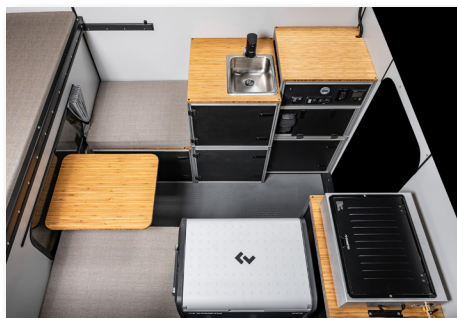

6FT FULL BUILD OUT