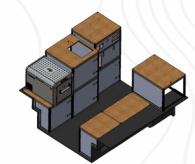

6FT-8FT FULL BUILD

5FT FULL BUILD

Four Wheel Campers
www.fourwheelcampers.com