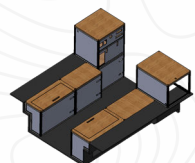

POWER MODULE
(STANDARD)

WATER MODULE
(OPTIONAL)

SEATING MODULE
(OPTIONAL)

2 CREATE YOUR LAYOUT

(STANDARD)

(OPTIONAL)

OPEN LAYOUT

MAX SEATING