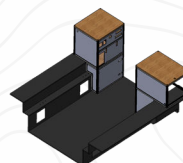

POWER MODULE
(STANDARD)

WATER MODULE
(OPTIONAL)

SEATING MODULE
(OPTIONAL)

2 CREATE YOUR LAYOUT

(STANDARD)

(OPTIONAL)

OPEN LAYOUT

MAX SEATING

(OPTIONAL)

(OPTIONAL)

6FT-8FT FULL BUILD

5FT FULL BUILD

Four Wheel Campers
www.fourwheelcampers.com

STANDARD FEATURES

Modular Design	Queen Sized Extended Cabover Bed w/ Mattress
Aluminum Framed Black Panels w/ Bamboo Countertops	Black or Grey Coin Flooring
Power Module w/ Lithium Battery	Utility Module w/ Internal & External Storage
Modern 12v Power System w/ Truck Charging	120v Electrical Shore Power System w/ 30 amp Converter
Interior 12v USB Outlets and Accessory Plug	Exterior Power Panel w/ 120v/USB/USBC Outlets
Exterior Down Lights	Pre-wired for Solar
DC Port for Starlink Mini	Exterior L Track (6) w/ Molle Panels (2)
Powered Roof Vent Fan Over Truck Bed	LED Interior Lights & Porch Light
Small Radius Sliding Side Window w/ Safety Exit	Privacy Curtains
All Aluminum "Flex Frame" Construction	Aluminum Exterior Sides & One Piece Roof
Insulated Side Walls & Roof	Gas Strut Roof Lift Assists
Rugged Pop Up Liner w/ 4 Windows	Entry Door w/ Locks & Screen
Porch Light	Fire Extinguisher, LP/CO Detector, Smoke Detector