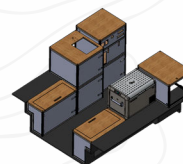

POWER MODULE
(STANDARD)

WATER MODULE
(OPTIONAL)

SEATING MODULE
(OPTIONAL)

2 CREATE YOUR LAYOUT

(STANDARD)

(OPTIONAL)

OPEN LAYOUT

MAX SEATING

(OPTIONAL)

(OPTIONAL)

6FT-8FT FULL BUILD

5FT FULL BUILD

Four Wheel Campers
www.fourwheelcampers.com

STANDARD FEATURES

Modular Design	Queen Sized Extended Cabover Bed w/ Mattress
Aluminum Framed Black Panels w/ Bamboo Countertops	Black or Grey Coin Flooring
Power Module w/ Lithium Battery	Utility Module w/ Internal & External Storage
Modern 12v Power System w/ Truck Charging	120v Electrical Shore Power System w/ 30 amp Converter
Interior 12v USB Outlets and Accessory Plug	Exterior Power Panel w/ 120v/USB/USBC Outlets
Exterior Down Lights	Pre-wired for Solar
DC Port for Starlink Mini	Exterior L Track (6) w/ Molle Panels (2)
Powered Roof Vent Fan Over Truck Bed	LED Interior Lights & Porch Light
Small Radius Sliding Side Window w/ Safety Exit	Privacy Curtains
All Aluminum "Flex Frame" Construction	Aluminum Exterior Sides & One Piece Roof
Insulated Side Walls & Roof	Gas Strut Roof Lift Assists
Rugged Pop Up Liner w/ 4 Windows	Entry Door w/ Locks & Screen
Porch Light	Fire Extinguisher, LP/CO Detector, Smoke Detector