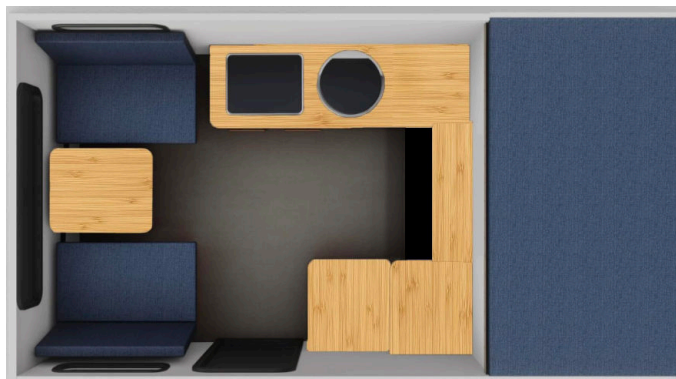

# Hawk+ Flatbed

Full-Size 7ft or 8ft

Dry Weight: 1,882 Lbs.

Roof/Wall Framing: Aluminum

Adult Sleeping: 3-4

Floor Length: 100"

Height Down (including vent): 62"

Exterior Material: Aluminum

Extended Interior Height: 6'6"

Body Width: 81"

Roof Length: 162"

Fresh Water Capacity: 40 Gallons

Standard Bed: 77" L x 73" W  
King Bed Option: 85" L x 77" W

**FOUR WHEEL CAMPERS**

SINCE 1972

\*Please see price sheet for all available options\*

## Standard Features

Queen Sized Extended Cabover Bed w/ Mattress	Underbed Storage
Rear Dinette Seating w/ Swivel Table	Pass-through External Storage w/ Flip Down Countertop
Extended Front Countertop w/ Pantry Storage	Maple Colored Cabinets w/ Baltic Brown Countertop
2-way Refrigerator /Freezer - 65 Liters	40 Gallon Fresh Water Tank
5 Gallon Grey Water Tank	Flush Mount Kitchen Sink w/ Electric Water Pump
Flush Mount 2 Burner Propane Stove	2ea-10 lb. Propane Tanks
Powered Roof Vent Fan Over Kitchen	LED Interior Lights & Porch Light
Small Radius Sliding Side Windows w/ Safety Exit	Privacy Curtains
1x Lithium Battery	Modern 12v Power System w/ Truck Charging
120v Electrical Shore Power System w/ 30 amp Converter	Pre-wired for Solar
Exterior 120v/USB/USBC Outlets	12v USB Outlets and Accessory Plug
Pre-wired DC Port for Starlink Mini	All Aluminum "Flex-Frame"
Aluminum Exterior Sides and One Piece Roof	Insulated Side Walls & Roof
Gas Strut Roof Lift Assists	Rugged Pop Up Liner w/ 4 Windows
Entry Door with Locks and Screen	Fire Extinguisher, LP/CO Detector, Smoke Detector