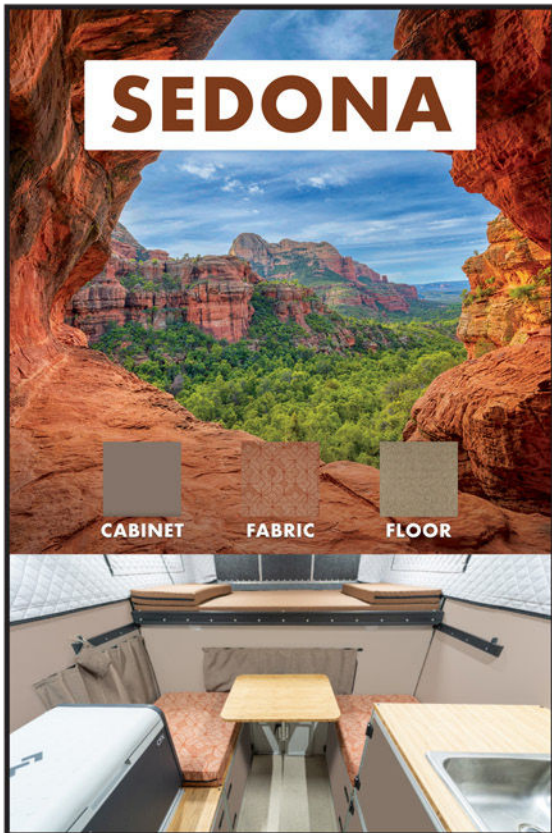

EXAMPLE LAYOUTS

STANDARD LAYOUT

6FT FULL BUILD OUT

5FT FULL BUILD OUT

Color Collections

CHOOSE YOUR INTERIOR COLOR COLLECTION

Options List

FITS MID SIZE & FULL SIZE TRUCKS