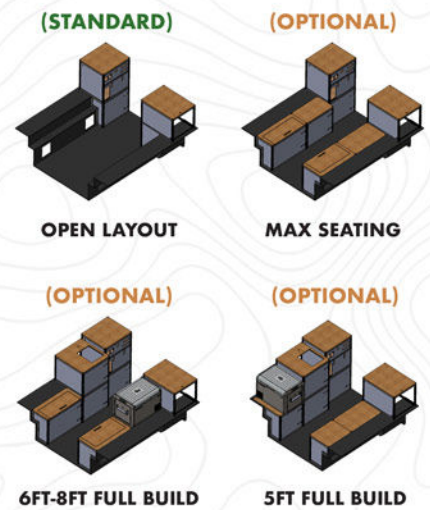

2 CREATE YOUR LAYOUT

FOUR WHEEL CAMPERS

SINCE 1972