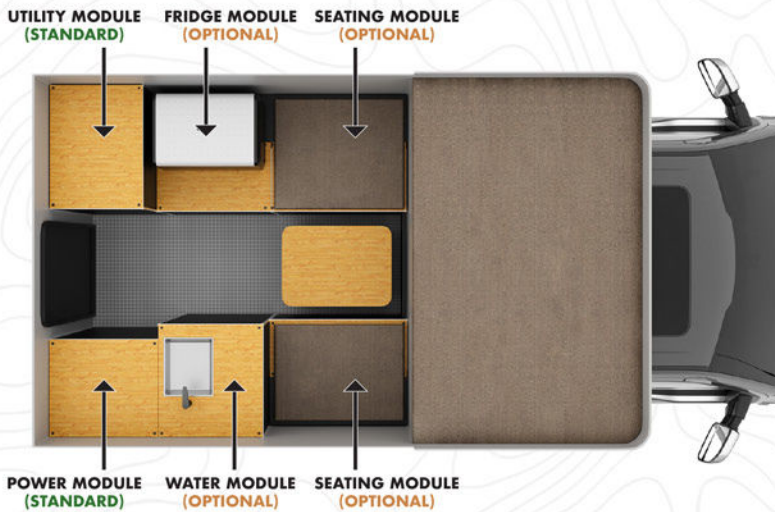

BUILD YOUR WAY

1 PICK YOUR MODULES