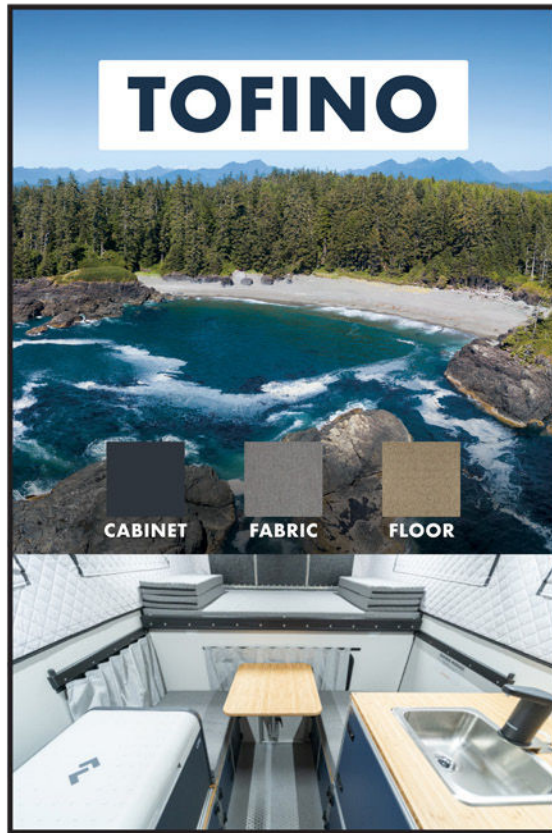

EXAMPLE LAYOUTS

STANDARD LAYOUT

6FT FULL BUILD OUT

5FT FULL BUILD OUT

Color Collections

CHOOSE YOUR INTERIOR COLOR COLLECTION

Options List

FITS MID SIZE & FULL SIZE TRUCKS