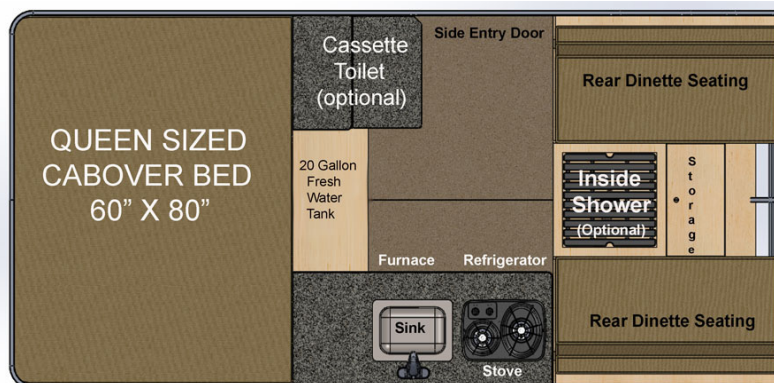

# Grandby Flatbed

Full-Size 8ft Bed

Dry Weight: 1,395 Lbs.

Adult Sleeping: 3-4

Height Down (including vent): 60"

Extended Interior Height: 6'6"

Roof Length: 165"

Roof/Wall Framing: Aluminum

Floor Length: 94"

Exterior Material: Aluminum

Body Width: 81"

Fresh Water Capacity: 20 Gallons

Standard Bed: 77" L x 73" W  
King Bed Option: 85" L x 77" W

\*Please see price sheet for all available options\*

## Standard Features

Queen Sized Extended Cabover Bed w/ Mattress

Maple Colored Cabinets w/ Baltic Brown Countertop

20 Gallon Fresh Water Tank

Flush Mount 2 Burner Propane Stove

Powered Roof Vent Fan Over Kitchen

Gas Strut Roof Lift Assists

Entry Door with Locks and Screen

Rear Dinette Seating w/ Swivel Table

2-way Refrigerator/Freezer - 65 Liters

Flush Mount Kitchen Sink w/ Electric Water Pump

2x 10 lb. Propane Tanks