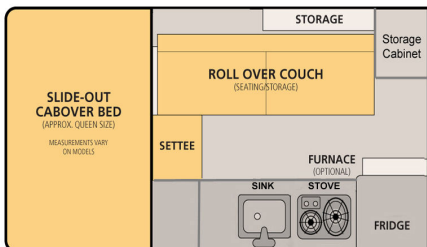

Grandby Slide-In

Full-Size 8ft Bed

Dry Weight: 1,300 Lbs.

Adult Sleeping: 3-4

Fresh Water Capacity: 20 Gallons

Extended Interior Height: 6'6"

Roof Length: 144"

Roof Length (with Underbed Storage): 154"

Roof/Wall Framing: Aluminum

Floor Length: 96"

Exterior Material: Aluminum

Body Width: 80"

Height Down (including vent): 62" (Most Trucks)

Height Down (w/ vent + Underbed Storage): 66"

Standard Bed: 77" L x 64" W
King Bed Option: 80" L x 77" W

Roll Over Couch

Standard Bed: 77" L x 64" W
King Bed Option: 80" L x 77" W

Side Dinette

Standard Bed: 77" L x 64" W
King Bed Option: 76" L x 77" W

Front Dinette

Grandby Standard Options

Please see price sheet for all available options

Standard Features

Queen Sized Extended Cabover Bed w/ Mattress

Maple Colored Cabinets w/ Baltic Brown Countertop

20 Gallon Fresh Water Tank

Flush Mount 2 Burner Propane Stove

Powered Roof Vent Fan Over Kitchen