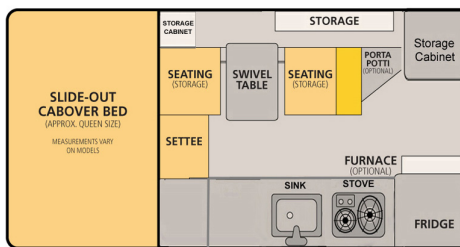

Grandby Slide-In

Full-Size 8ft Bed

Dry Weight: 1,300 Lbs.

Adult Sleeping: 3-4

Fresh Water Capacity: 20 Gallons

Extended Interior Height: 6'6"

Roof Length: 144"

Roof Length (with Underbed Storage): 154"

Roof/Wall Framing: Aluminum

Floor Length: 96"

Exterior Material: Aluminum

Body Width: 80"

Height Down (including vent): 62" (Most Trucks)

Height Down (w/ vent + Underbed Storage): 66"

Standard Bed: 77" L x 64" W
King Bed Option: 80" L x 77" W

Roll Over Couch

Standard Bed: 77" L x 64" W
King Bed Option: 80" L x 77" W

Side Dinette

Standard Bed: 77" L x 64" W
King Bed Option: 76" L x 77" W

Front Dinette

Grandby Standard Options

Please see price sheet for all available options

Standard Features

Queen Sized Extended Cabover Bed w/ Mattress

Maple Colored Cabinets w/ Baltic Brown Countertop

20 Gallon Fresh Water Tank

Flush Mount 2 Burner Propane Stove

Powered Roof Vent Fan Over Kitchen