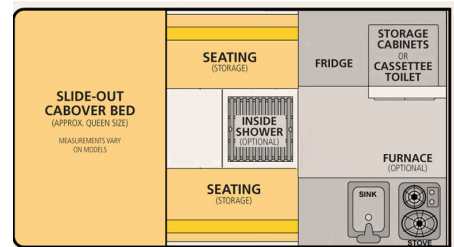

Grandby Slide-In

Full-Size 8ft Bed

Dry Weight: 1,300 Lbs.

Adult Sleeping: 3-4

Fresh Water Capacity: 20 Gallons

Extended Interior Height: 6'6"

Roof Length: 144"

Roof Length (with Underbed Storage): 154"

Roof/Wall Framing: Aluminum

Floor Length: 96"

Exterior Material: Aluminum

Body Width: 80"

Height Down (including vent): 62" (Most Trucks)

Height Down (w/ vent + Underbed Storage): 66"

Standard Bed: 77" L x 64" W
King Bed Option: 80" L x 77" W

Roll Over Couch

Standard Bed: 77" L x 64" W
King Bed Option: 80" L x 77" W

Side Dinette

Standard Bed: 77" L x 64" W
King Bed Option: 76" L x 77" W

Front Dinette

Grandby Standard Options

Please see price sheet for all available options

Standard Features

Queen Sized Extended Cabover Bed w/ Mattress

Maple Colored Cabinets w/ Baltic Brown Countertop

20 Gallon Fresh Water Tank

Flush Mount 2 Burner Propane Stove

Powered Roof Vent Fan Over Kitchen