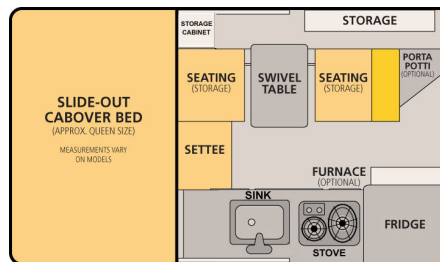

# Hawk Slide-In

Full-Size 6.5ft Beds

Dry Weight: 1,200 Lbs.	Roof/Wall Framing: Aluminum
Adult Sleeping: 3-4	Floor Length: 80"
Fresh Water Capacity: 20 Gallons	Exterior Material: Aluminum
Extended Interior Height: 6'6"	Body Width: 80"
Roof Length: 128"	Height Down (including vent): 62" (Most Trucks)
Roof Length (with Underbed Storage): 138"	Height Down (w/ vent + Underbed Storage): 66"

Standard Bed: 77" L x 64" W  
King Bed Option: 80" L x 77" W

Roll Over Couch

Standard Bed: 77" L x 64" W  
King Bed Option: 80" L x 77" W

Side Dinette

Standard Bed: 77" L x 64" W  
King Bed Option: 76" L x 77" W

## Standard Features

Queen Sized Extended Cabover Bed w/ Mattress

Maple Colored Cabinets w/ Baltic Brown Countertop

20 Gallon Fresh Water Tank

Flush Mount 2 Burner Propane Stove

Powered Roof Vent Fan Over Kitchen