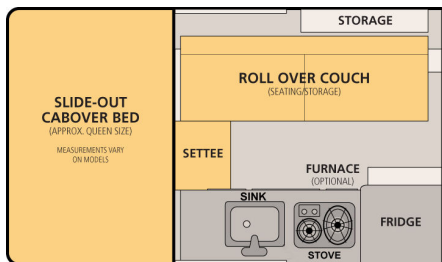

# Hawk Slide-In

Full-Size 6.5ft Beds

Dry Weight: 1,200 Lbs.	Roof/Wall Framing: Aluminum
Adult Sleeping: 3-4	Floor Length: 80"
Fresh Water Capacity: 20 Gallons	Exterior Material: Aluminum
Extended Interior Height: 6'6"	Body Width: 80"
Roof Length: 128"	Height Down (including vent): 62" (Most Trucks)
Roof Length (with Underbed Storage): 138"	Height Down (w/ vent + Underbed Storage): 66"

Standard Bed: 77" L x 64" W  
King Bed Option: 80" L x 77" W

Roll Over Couch

Standard Bed: 77" L x 64" W  
King Bed Option: 80" L x 77" W

Side Dinette

Standard Bed: 77" L x 64" W  
King Bed Option: 76" L x 77" W

## Standard Features

Queen Sized Extended Cabover Bed w/ Mattress

Maple Colored Cabinets w/ Baltic Brown Countertop

20 Gallon Fresh Water Tank

Flush Mount 2 Burner Propane Stove

Powered Roof Vent Fan Over Kitchen