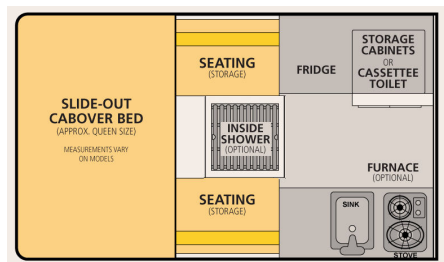

# Hawk Slide-In

Full-Size 6.5ft Beds

Dry Weight: 1,200 Lbs.	Roof/Wall Framing: Aluminum
Adult Sleeping: 3-4	Floor Length: 80"
Fresh Water Capacity: 20 Gallons	Exterior Material: Aluminum
Extended Interior Height: 6'6"	Body Width: 80"
Roof Length: 128"	Height Down (including vent): 62" (Most Trucks)
Roof Length (with Underbed Storage): 138"	Height Down (w/ vent + Underbed Storage): 66"

Standard Bed: 77" L x 64" W  
King Bed Option: 80" L x 77" W

Roll Over Couch

Standard Bed: 77" L x 64" W  
King Bed Option: 80" L x 77" W

Side Dinette

Standard Bed: 77" L x 64" W  
King Bed Option: 76" L x 77" W

## Standard Features

Queen Sized Extended Cabover Bed w/ Mattress

Maple Colored Cabinets w/ Baltic Brown Countertop

20 Gallon Fresh Water Tank

Flush Mount 2 Burner Propane Stove

Powered Roof Vent Fan Over Kitchen

LED Interior Lights & Baja Design Porch Light

Privacy Curtains

Modern 12v Power System w/ Truck Charging

12v USB Outlets and Accessory Plug

DC Port for Starlink Mini

All Aluminum "Flex-Frame"

Insulated Side Walls & Roof