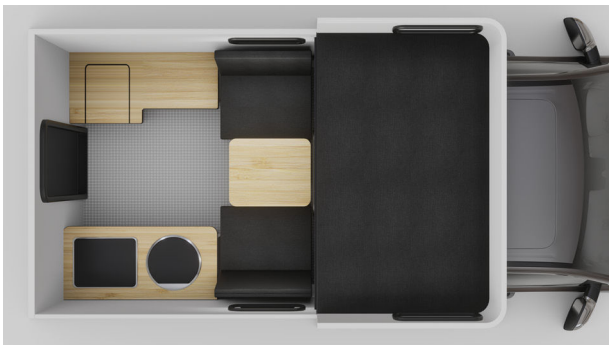

Dry Weight: 1,670 Lbs.

Adult Sleeping: 3

Height Down (including vent): 68" (Most Trucks)

Extended Interior Height: 82"

Roof Length: 142" (Hawk) or 154" (Grandby)

Roof/Wall Framing: Aluminum

Floor Length: 81"

Exterior Material: Aluminum

Body Width: 81"

Fresh Water Capacity: 20 Gallons

Standard Bed: 77" L x 64" W
King Bed Option: 76" L x 77" W

Hawk - Orvis Edition* (6.5ft Bed)