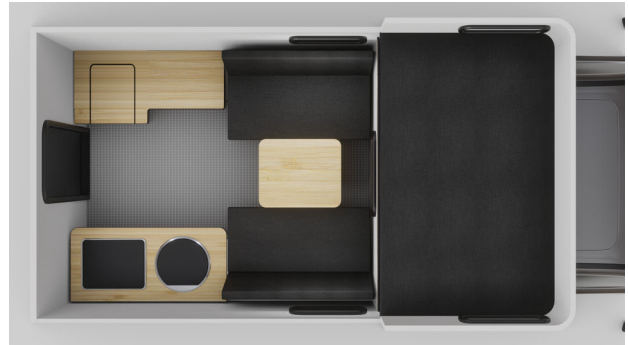

Floor Length: 81"

Exterior Material: Aluminum

Body Width: 81"

Fresh Water Capacity: 20 Gallons

Standard Bed: 77" L x 64" W  
King Bed Option: 76" L x 77" W

Hawk - Orvis Edition\* (6.5ft Bed)

Standard Bed: 77" L x 64" W  
King Bed Option: 76" L x 77" W

## Standard Features

Orvis Special Edition Interior Colors

Fly Rod Storage (6x) & Underbed Storage

Exterior L Track

Bamboo Counter Top w/ Fold Up Prep Table

Grey Coin Flooring

20 Gallon Fresh Water Tank

Portable 2-Burner Propane or Induction Stove