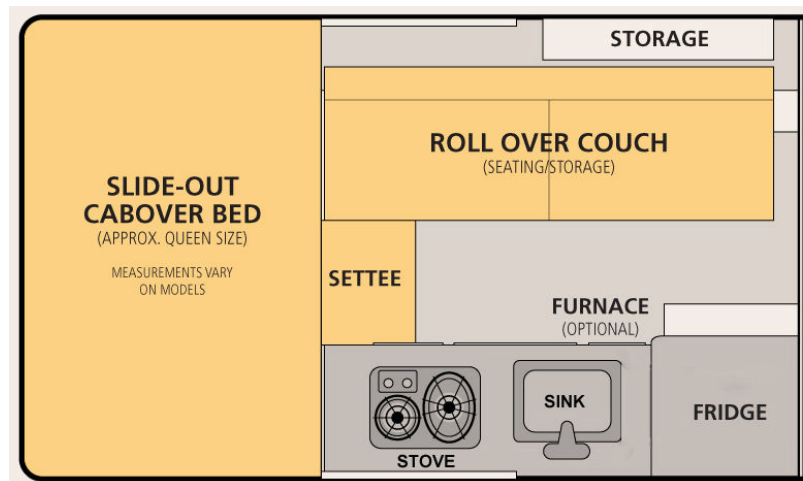

# Swift Slide-In

Mid-Size 5ft Bed

Dry Weight: 935 Lbs.

Adult Sleeping: 2-3

Height Down (including vent): 54"

Extended Interior Height: 6'4"

Roof Length: 111"

Roof/Wall Framing: Aluminum

Floor Length: 70"

Exterior Material: Aluminum

Body Width: 75"

Fresh Water Capacity: 20 Gallons

\*Please see price sheet for all available options\*

## Standard Features

Queen Sized Extended Cabover Bed w/ Mattress

Maple Colored Cabinets w/ Baltic Brown Countertops

20 Gallon Fresh Water Tank

Flush Mount 2 Burner Propane Stove

Powered Roof Vent Fan Over Kitchen

Gas Strut Roof Lift Assists

Entry Door with Locks and Screen

Roll Over Couch Seating w/ Portable Table

2-way Refrigerator/Freezer - 65 Liters

Flush Mount Kitchen Sink w/ Electric Water Pump

2x 10 lb. Propane Tanks